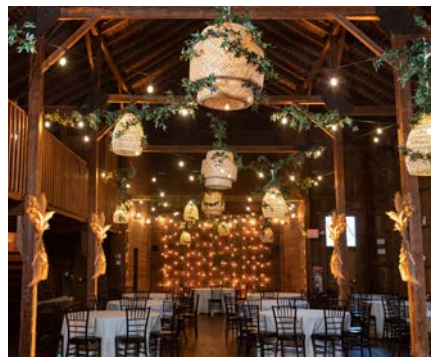

Reception Decor Options

GLITZ & GLAM ❖

BOHEMIAN DREAM ❖

ENCHANTED FOREST ❖

LADDERS & VINES ❖

GARDEN LIGHTS & WHITE FABRIC LANTERNS ❖

CHANDELIERS, TWILIGHT FABRIC & BISTRO WALL ❖

GARDEN LIGHTS, OPULENT FABRIC ❖

CHANDELIERS & OPULENT FABRIC WITH BISTRO WALL ❖

GARDEN LIGHTS & PIN LIGHTS ON COLUMNS ❖